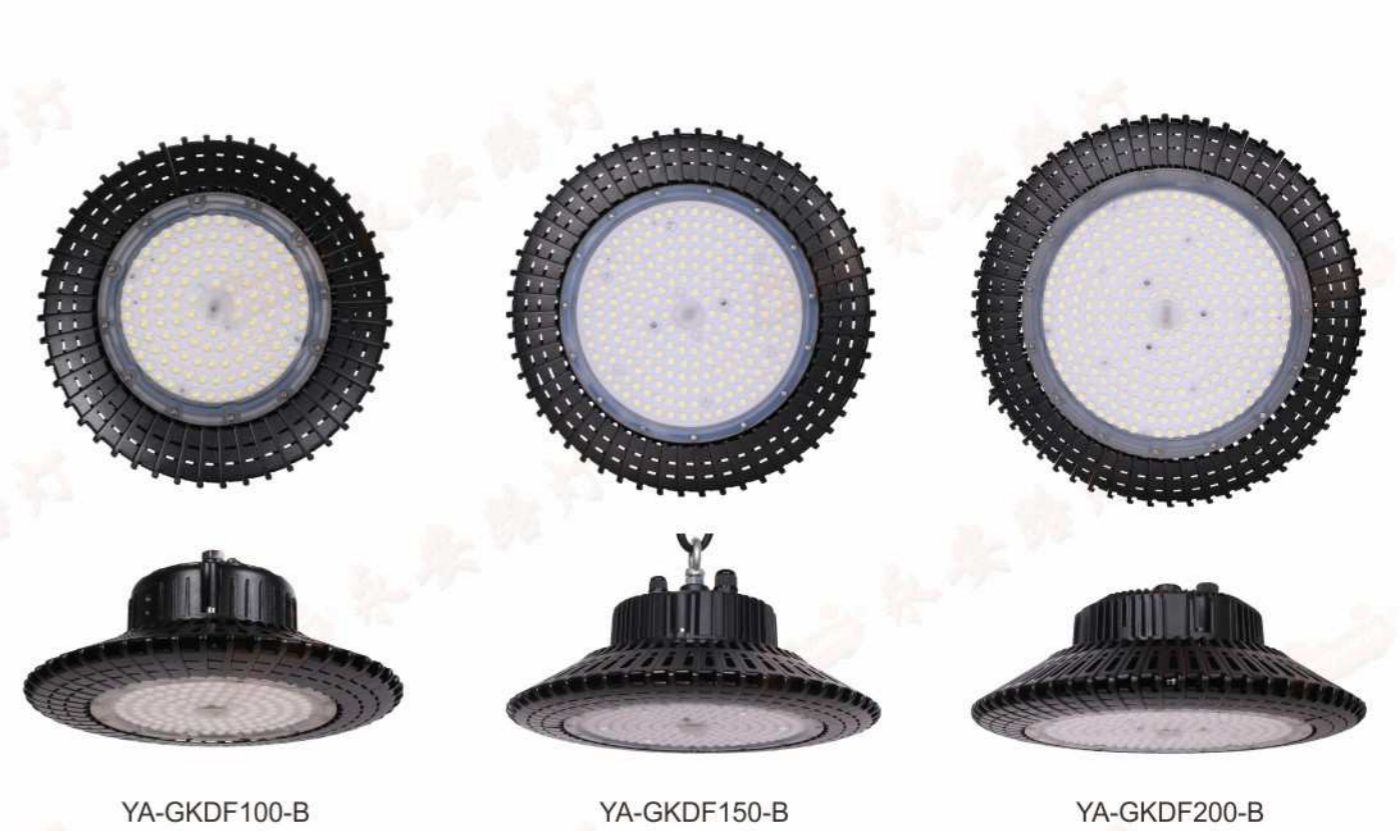

LED High Bay Light

Product information

Model	LED Power	Lifespan	Luminous efficiency	CCT	Lamp size
YA-GKDF100-B	100W	30000H	90lm/W	3000-6500K	D280*H50mm
YA-GKDF150-B	150W	30000H	90lm/W	3000-6500K	D320*H55mm
YA-GKDF200-B	200W	30000H	90lm/W	3000-6500K	D360*H60mm