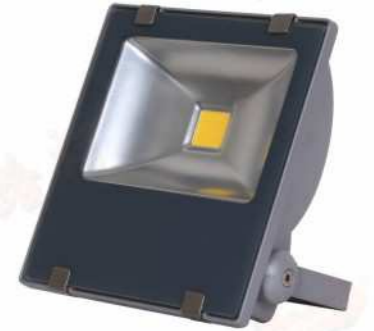

YA-FYMJ030