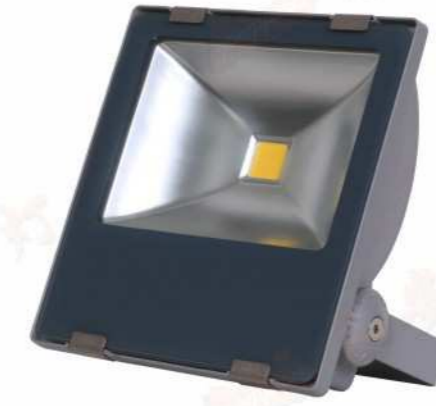

YA-FYMJ050