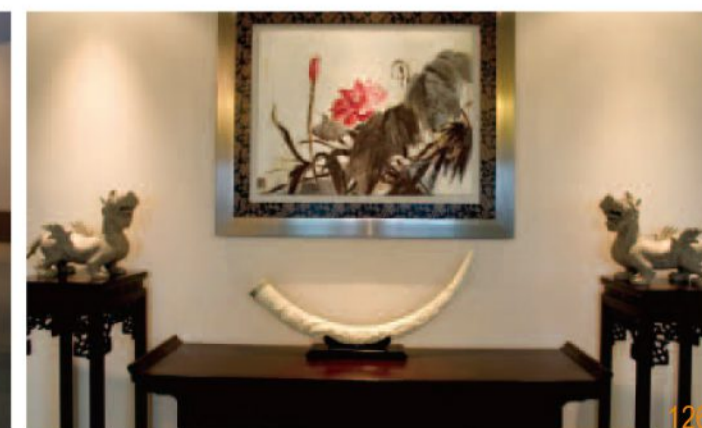

GRACEFUL SPACE AND

SOFT LIGHT FOUND THE REAL MEANING OF HOME OUT
高雅的空间与柔和的灯光 缔造出家的真正意义

如果生活有了绚丽的色彩，那生活将变得更加激情和活力，因此……浪漫又怎能缺少了璀璨的灯光，这里回荡着浩瀚的旋律和节奏，她的音色以她的智慧一样经久不衰，并等待着我们在这里以之相遇。
If life more lustrous color, life will become more enthusiasm and vigor. So...How can we create a romantic charm with out the help of decorative lighting Here reverberate with the vast melodies and rhythms of her music. It is waiting for us to meet each other.