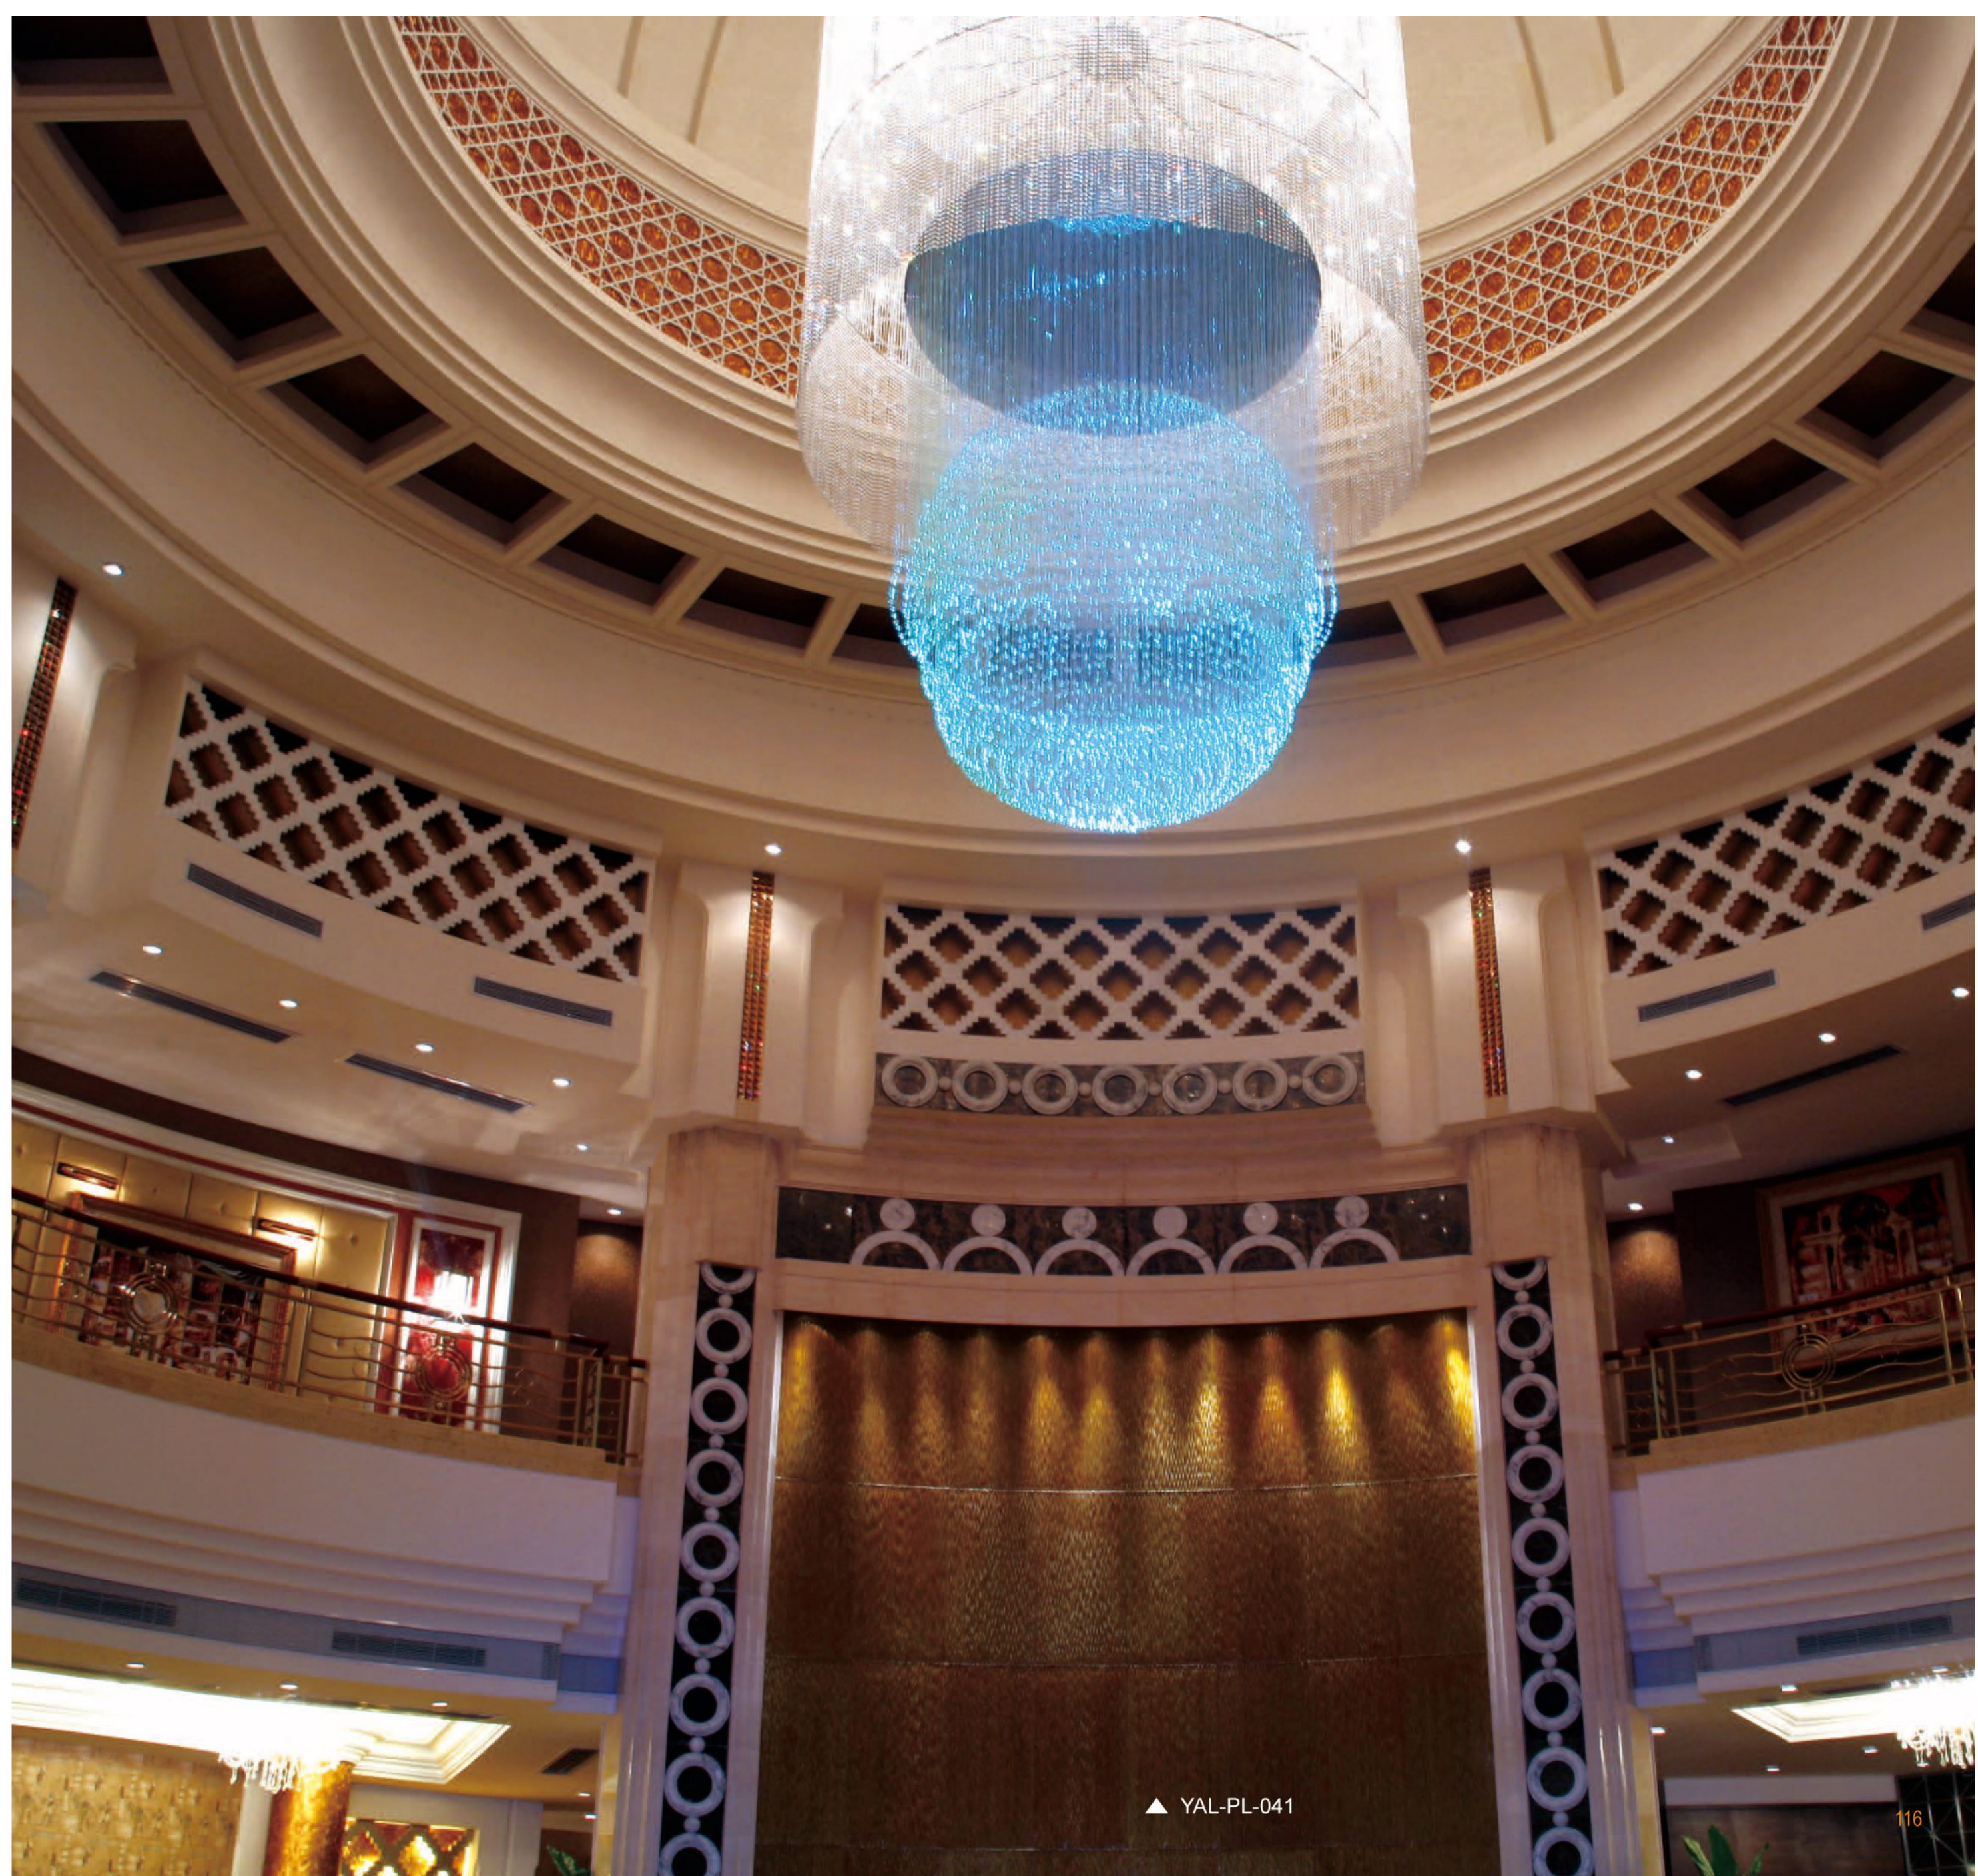

▲ YAL-PL-041