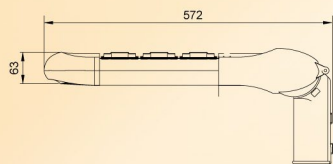

YAMP-EX A3

**** Product Dimension

YAMP-EX A2

**** Product Dimension

Light Distribution Curve

Specification

**** Product Code	YAMP- EX- A3		YAMP- EX- A2	
LED** LED Quantity	192pcs	144pcs	128pcs	96pcs
**** Rated Power	120w	100w	80w	60w
**** Input Voltage	100*305V AC	100*305V AC	100*305V AC	100*305V AC
**** Frequency Range	47*63 Hz	47*63 Hz	47*63 Hz	47*63 Hz
**** Power Factor	>0.9	>0.9	>0.9	>0.9
** (k) Color Temperature(k)	5000K/4000K/3000K	5000K/4000K/3000K	5000K/4000K/3000K	5000K/4000K/3000K
**** Color Rendering Index	>70	>70	>70	>70
***lm/W* Efficiency(lm/W)	>110 LM/W	>110 LM/W	>110 LM/W	>110 LM/W
****lm* Luminous Flux(lm)	> 13200	> 11000	> 8800	> 6600
***** Humidity of Working Condition	- 40* - +90*	- 40* - +90*	- 40* - +90*	- 40* - +90*
***** Temperature of Working Condition	20*95%RH	20*95%RH	20*95%RH	20*95%RH
***** Life	> 50000 H	> 50000 H	> 50000 H	> 50000 H
**** Protection Grade	IP66	IP66	IP66	IP66
**** Installation Pipe Diameter	*60mm	*60mm	*60mm	*60mm
**** Installation Height	8- 10m	8- 9m	6- 8m	4- 6m
*****mm) Product Size(mm)	681*378*89		603*378*89	