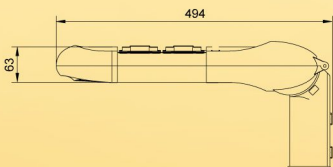

YAMP-EX A3

**** Product Dimension

YAMP-EX A2

**** Product Dimension

Light Distribution Curve

Specification

**** Product Code	YAMP- EX- A3		YAMP- EX- A2	
LED** LED Quantity	192pcs	144pcs	128pcs	96pcs
**** Rated Power	120w	100w	80w	60w
**** Input Voltage	100*305V AC	100*305V AC	100*305V AC	100*305V AC
**** Frequency Range	47*63 Hz	47*63 Hz	47*63 Hz	47*63 Hz
**** Power Factor	>0.9	>0.9	>0.9	>0.9
** (k) Color Temperature(k)	5000K/4000K/3000K	5000K/4000K/3000K	5000K/4000K/3000K	5000K/4000K/3000K
**** Color Rendering Index	>70	>70	>70	>70
***lm/W* Efficiency(lm/W)	>110 LM/W	>110 LM/W	>110 LM/W	>110 LM/W
****lm* Luminous Flux(lm)	> 13200	> 11000	> 8800	> 6600
***** Humidity of Working Condition	- 40* - +90*	- 40* - +90*	- 40* - +90*	- 40* - +90*
***** Temperature of Working Condition	20*95%RH	20*95%RH	20*95%RH	20*95%RH
***** Life	> 50000 H	> 50000 H	> 50000 H	> 50000 H
**** Protection Grade	IP66	IP66	IP66	IP66
**** Installation Pipe Diameter	*60mm	*60mm	*60mm	*60mm
**** Installation Height	8- 10m	8- 9m	6- 8m	4- 6m
*****mm) Product Size(mm)	681*378*89		603*378*89	