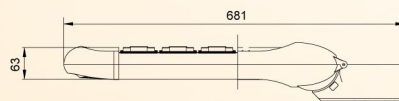

YAMP-EX A3

**** Product Dimension

YAMP-EX A2

**** Product Dimension

Light Distribution Curve

Specification

**** Product Code	YAMP- EX- A3		YAMP- EX- A2	
LED** LED Quantity	192pcs	144pcs	128pcs	96pcs
**** Rated Power	120w	100w	80w	60w
**** Input Voltage	100*305V AC	100*305V AC	100*305V AC	100*305V AC
**** Frequency Range	47*63 Hz	47*63 Hz	47*63 Hz	47*63 Hz
**** Power Factor	>0.9	>0.9	>0.9	>0.9
** (k) Color Temperature(k)	5000K/4000K/3000K	5000K/4000K/3000K	5000K/4000K/3000K	5000K/4000K/3000K
**** Color Rendering Index	>70	>70	>70	>70
***lm/W* Efficiency(lm/W)	>110 LM/W	>110 LM/W	>110 LM/W	>110 LM/W
****lm* Luminous Flux(lm)	> 13200	> 11000	> 8800	> 6600
***** Humidity of Working Condition	- 40* - +90*	- 40* - +90*	- 40* - +90*	- 40* - +90*
***** Temperature of Working Condition	20*95%RH	20*95%RH	20*95%RH	20*95%RH
***** Life	> 50000 H	> 50000 H	> 50000 H	> 50000 H
**** Protection Grade	IP66	IP66	IP66	IP66
**** Installation Pipe Diameter	*60mm	*60mm	*60mm	*60mm
**** Installation Height	8- 10m	8- 9m	6- 8m	4- 6m
*****mm) Product Size(mm)	681*378*89		603*378*89	