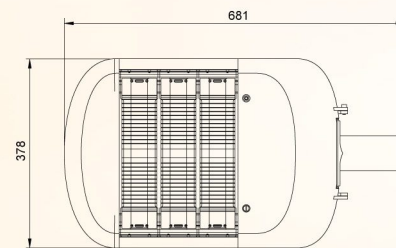

YAMP-EX A3

**** Product Dimension

YAMP-EX A2

**** Product Dimension

Light Distribution Curve

Specification

**** Product Code	YAMP- EX- A3		YAMP- EX- A2	
LED** LED Quantity	192pcs	144pcs	128pcs	96pcs
**** Rated Power	120w	100w	80w	60w
**** Input Voltage	100*305V AC	100*305V AC	100*305V AC	100*305V AC
**** Frequency Range	47*63 Hz	47*63 Hz	47*63 Hz	47*63 Hz
**** Power Factor	>0.9	>0.9	>0.9	>0.9
** (k) Color Temperature(k)	5000K/4000K/3000K	5000K/4000K/3000K	5000K/4000K/3000K	5000K/4000K/3000K
**** Color Rendering Index	>70	>70	>70	>70
***lm/W* Efficiency(lm/W)	>110 LM/W	>110 LM/W	>110 LM/W	>110 LM/W
****lm* Luminous Flux(lm)	> 13200	> 11000	> 8800	> 6600
***** Humidity of Working Condition	- 40* - +90*	- 40* - +90*	- 40* - +90*	- 40* - +90*
***** Temperature of Working Condition	20*95%RH	20*95%RH	20*95%RH	20*95%RH
***** Life	> 50000 H	> 50000 H	> 50000 H	> 50000 H
**** Protection Grade	IP66	IP66	IP66	IP66
**** Installation Pipe Diameter	*60mm	*60mm	*60mm	*60mm
**** Installation Height	8- 10m	8- 9m	6- 8m	4- 6m
*****mm) Product Size(mm)	681*378*89		603*378*89	