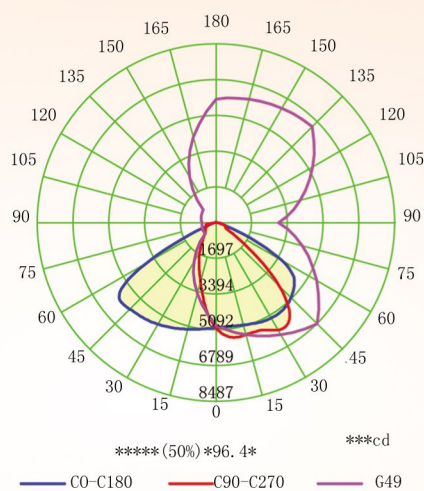

YAMP-EX A3

**** Product Dimension

YAMP-EX A2

**** Product Dimension

Light Distribution Curve

Specification

**** Product Code	YAMP- EX- A3		YAMP- EX- A2	
LED** LED Quantity	192pcs	144pcs	128pcs	96pcs
**** Rated Power	120w	100w	80w	60w
**** Input Voltage	100*305V AC	100*305V AC	100*305V AC	100*305V AC
**** Frequency Range	47*63 Hz	47*63 Hz	47*63 Hz	47*63 Hz
**** Power Factor	>0.9	>0.9	>0.9	>0.9
** (k) Color Temperature(k)	5000K/4000K/3000K	5000K/4000K/3000K	5000K/4000K/3000K	5000K/4000K/3000K
**** Color Rendering Index	>70	>70	>70	>70
***lm/W* Efficiency(lm/W)	>110 LM/W	>110 LM/W	>110 LM/W	>110 LM/W
****lm* Luminous Flux(lm)	> 13200	> 11000	> 8800	> 6600
***** Humidity of Working Condition	- 40* - +90*	- 40* - +90*	- 40* - +90*	- 40* - +90*
***** Temperature of Working Condition	20*95%RH	20*95%RH	20*95%RH	20*95%RH
***** Life	> 50000 H	> 50000 H	> 50000 H	> 50000 H
**** Protection Grade	IP66	IP66	IP66	IP66
**** Installation Pipe Diameter	*60mm	*60mm	*60mm	*60mm
**** Installation Height	8- 10m	8- 9m	6- 8m	4- 6m
*****mm) Product Size(mm)	681*378*89		603*378*89	