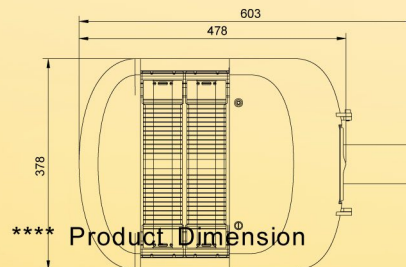

YAMP-EX A3

**** Product Dimension

YAMP-EX A2

**** Product Dimension

Light Distribution Curve

Specification

**** Product Code	YAMP- EX- A3		YAMP- EX- A2	
LED** LED Quantity	192pcs	144pcs	128pcs	96pcs
**** Rated Power	120w	100w	80w	60w
**** Input Voltage	100*305V AC	100*305V AC	100*305V AC	100*305V AC
**** Frequency Range	47*63 Hz	47*63 Hz	47*63 Hz	47*63 Hz
**** Power Factor	>0.9	>0.9	>0.9	>0.9
** (k) Color Temperature(k)	5000K/4000K/3000K	5000K/4000K/3000K	5000K/4000K/3000K	5000K/4000K/3000K
**** Color Rendering Index	>70	>70	>70	>70
***lm/W* Efficiency(lm/W)	>110 LM/W	>110 LM/W	>110 LM/W	>110 LM/W
****lm* Luminous Flux(lm)	> 13200	> 11000	> 8800	> 6600
***** Humidity of Working Condition	- 40* - +90*	- 40* - +90*	- 40* - +90*	- 40* - +90*
***** Temperature of Working Condition	20*95%RH	20*95%RH	20*95%RH	20*95%RH
***** Life	> 50000 H	> 50000 H	> 50000 H	> 50000 H
**** Protection Grade	IP66	IP66	IP66	IP66
**** Installation Pipe Diameter	*60mm	*60mm	*60mm	*60mm
**** Installation Height	8- 10m	8- 9m	6- 8m	4- 6m
*****mm) Product Size(mm)	681*378*89		603*378*89	