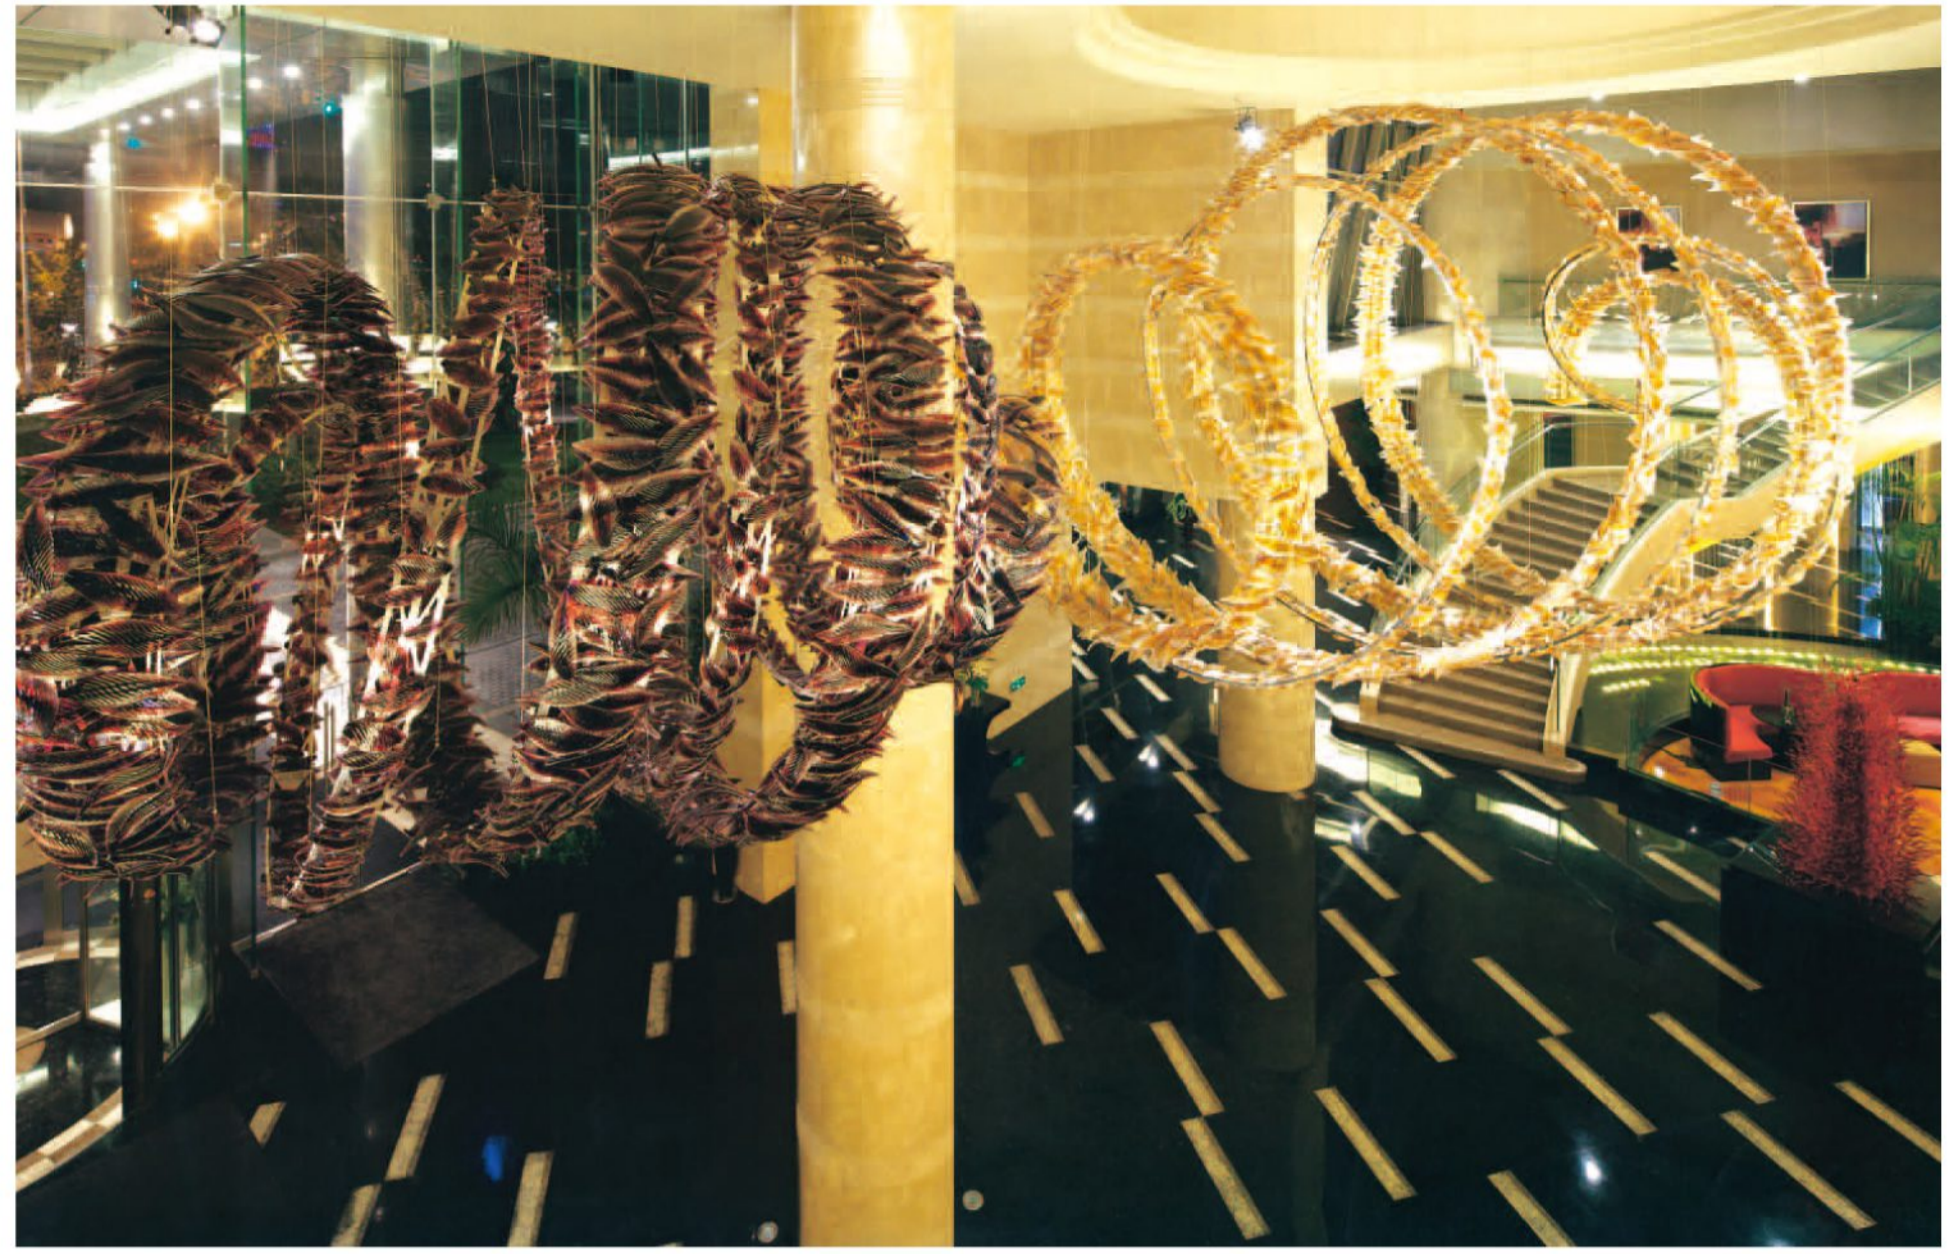

▲ YAL-PL-066

▲ YAL-PL-067

YAL-PL-068 ▶

▼ YAL-PL-070

▲ YAL-PL-069

▲ YAL-PL-075

HAVE NO TIME 无暇的晶莹剔透 SPARKLING AND CRYSTAL-CLEAR.

在现代空间氛围的营造中，光是最具有表现力的角色，作为渲染气氛的主要手段，通过光的投射、强调、映视、明暗对比等手法，或实或虚来表现体量、空间和质感，可强调或柔化空间结构，并产生新的韵律和节奏感。
In the construction of modern space atmosphere, only have the role that express the dint most, as the main means that exaggerates atmosphere, see through a project, emphasize, reflecting of light, clearly skills like dark contrast, etc, or actually or falsely come to express to consider, space and texture, can emphasize or soften space structure, and produce new metre and rhythm.