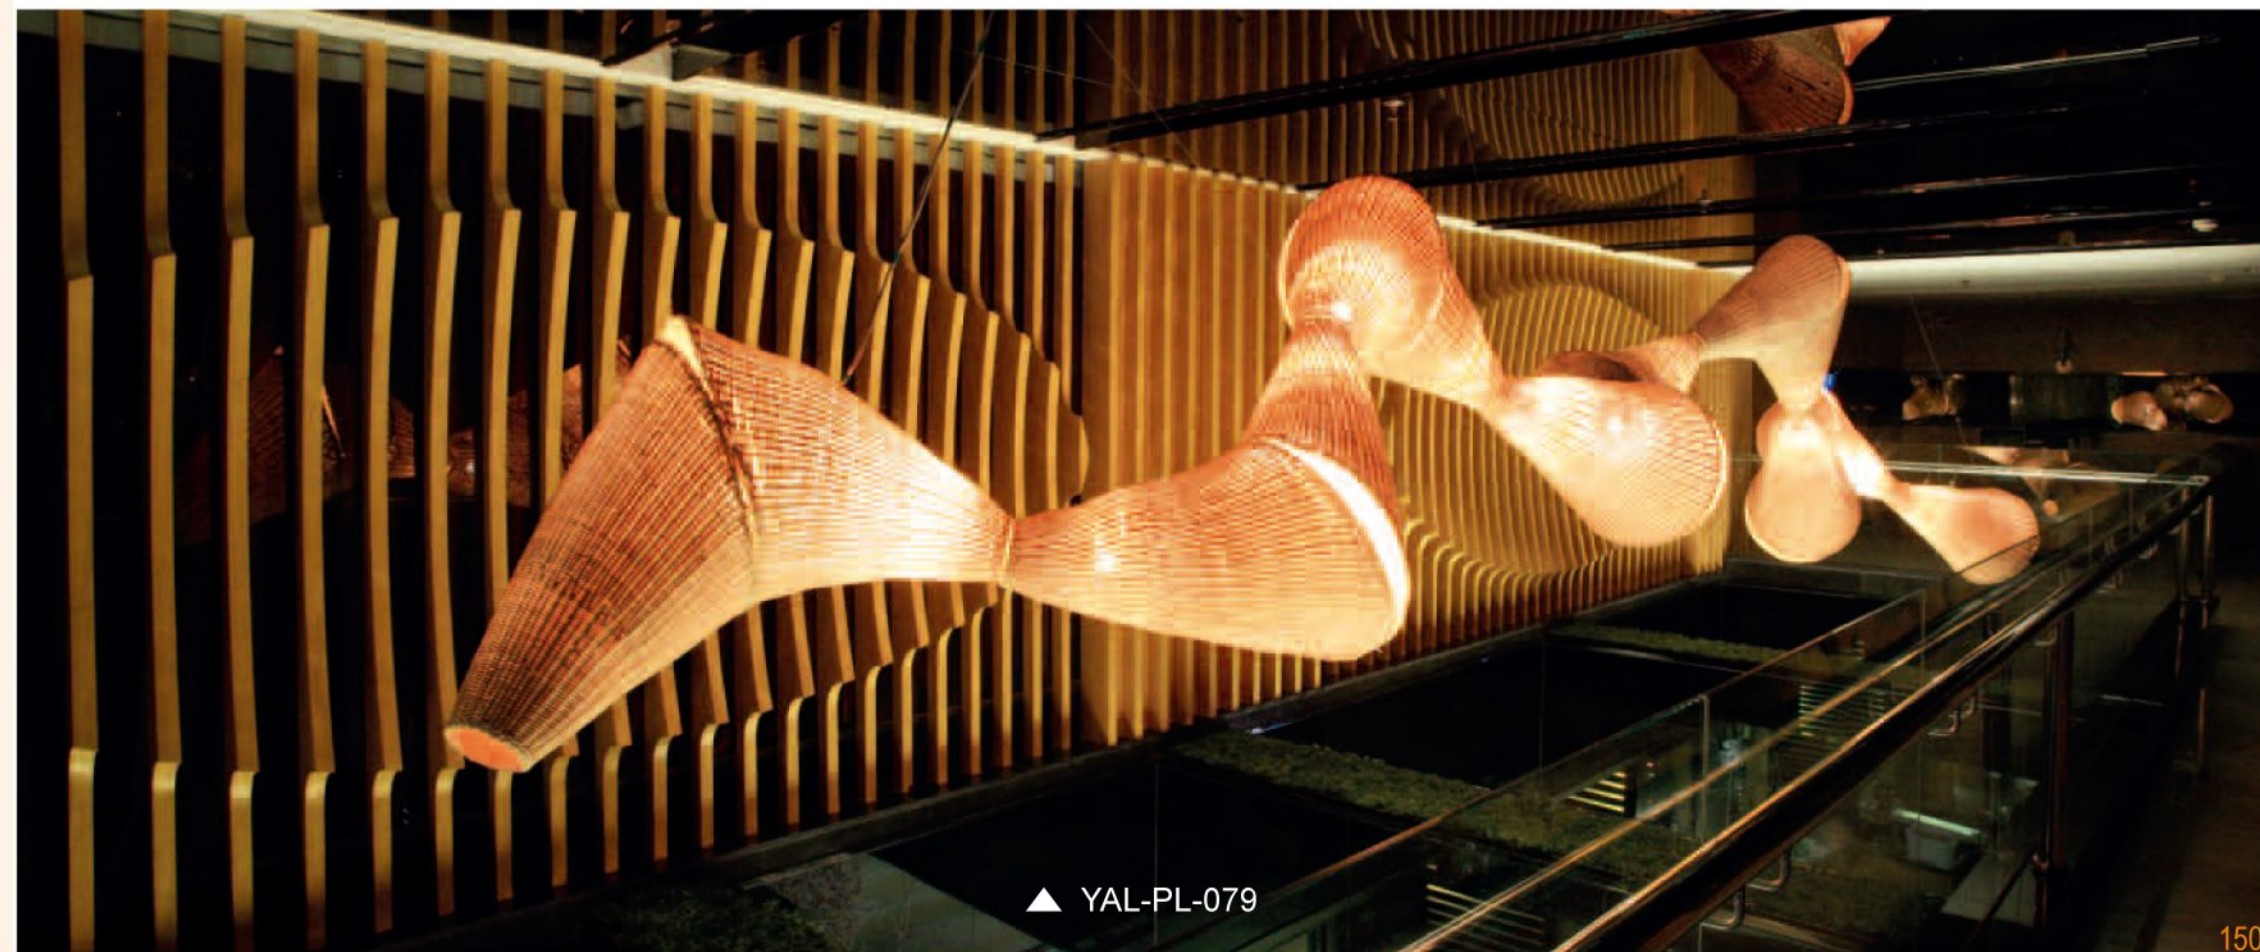

▲ YAL-PL-079