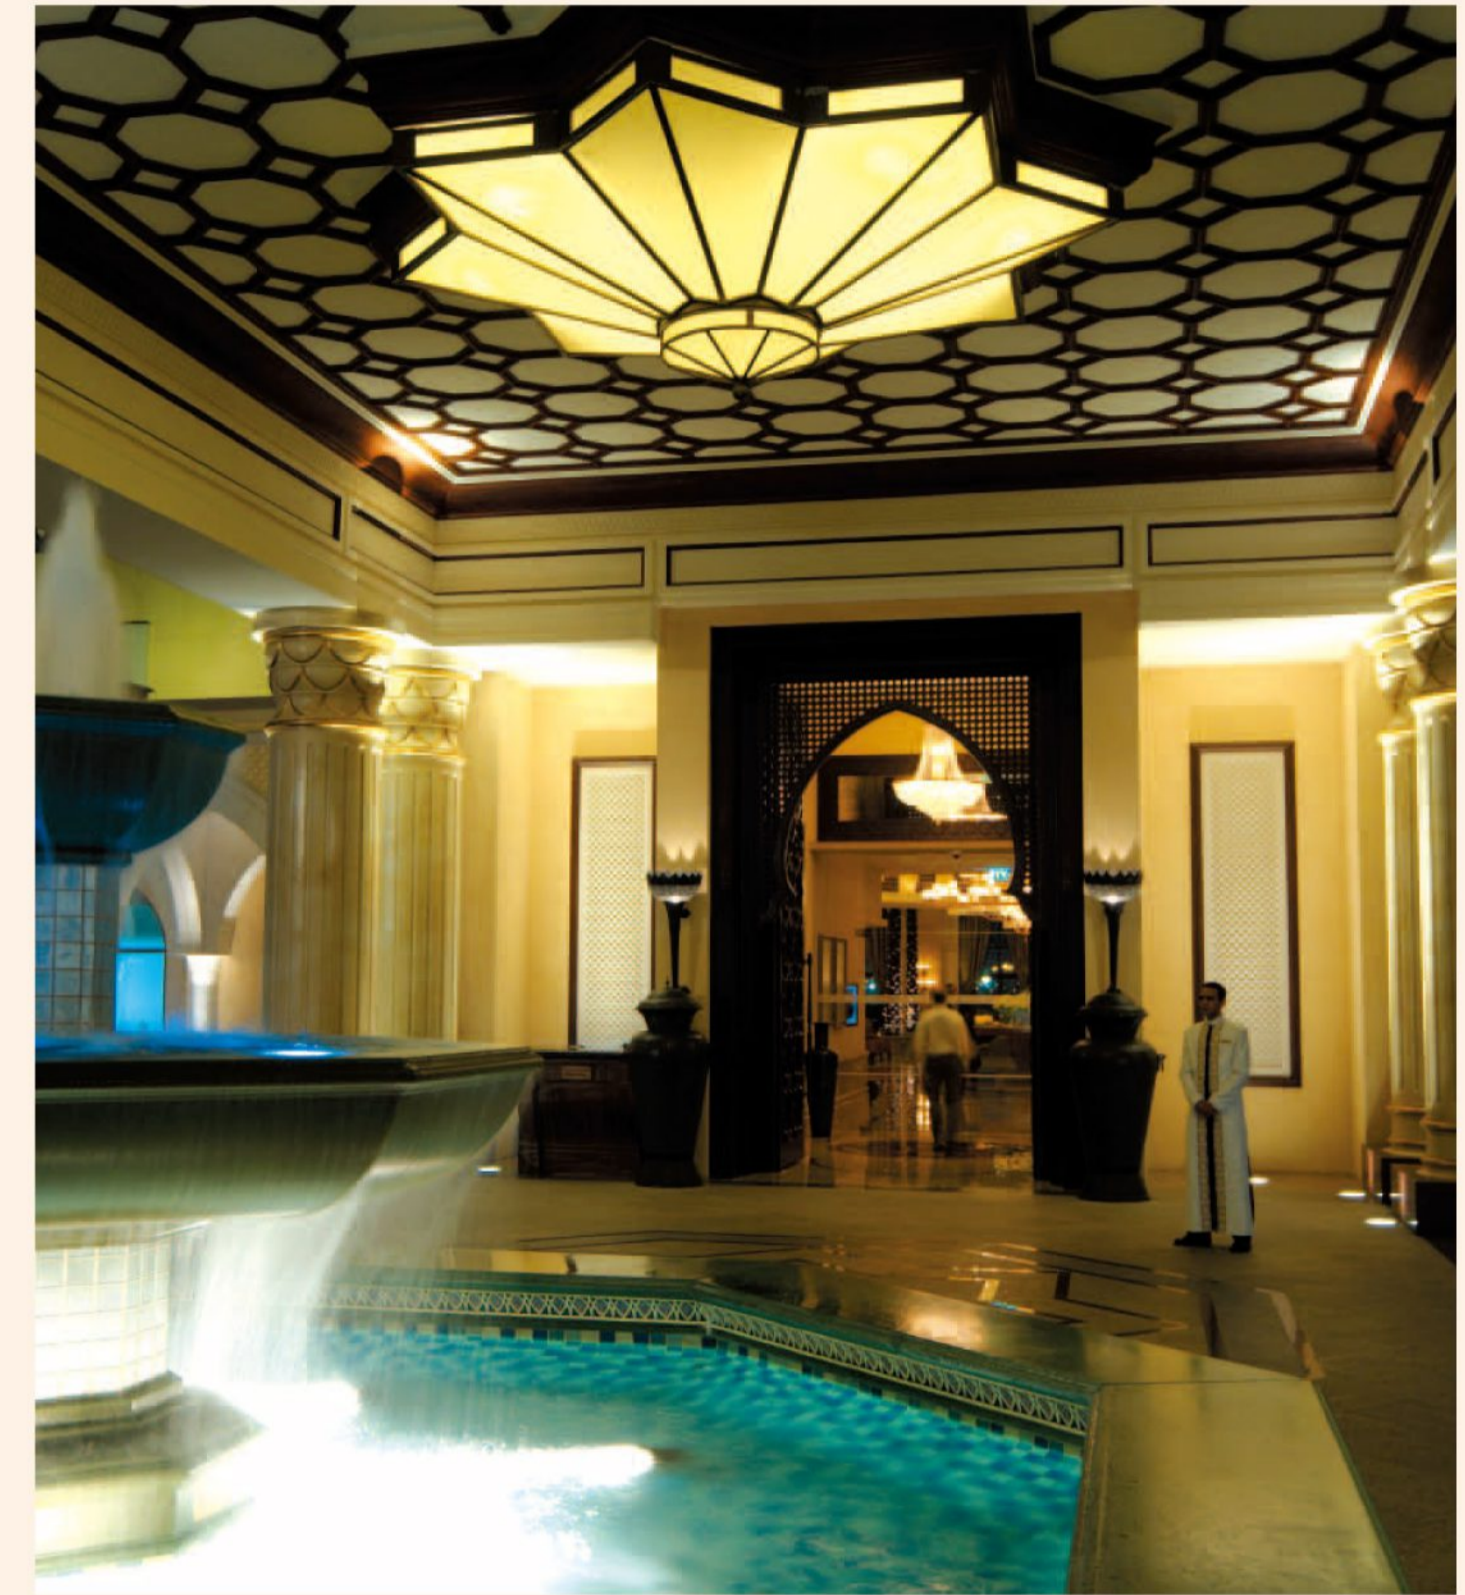

▲ YAL-PL-064

INNOVATIVE DESIGN COME FROM GENIUS.

优质的灯光环境，不仅是人们进行社会活动不可缺少的条件，同时它也丰富我们的生活空间。在现在的设计工程档案中，不难发现各式各样的灯光主题贯穿于其中，光影交集处处皆是，缔造出不同的气氛及多重意境。
A quality environment with good lighting is not only an indispensable condition for people's living spaces. It also enriches our living space. In the present design, it is not difficult to discover themes run through all kinds of lighting design.