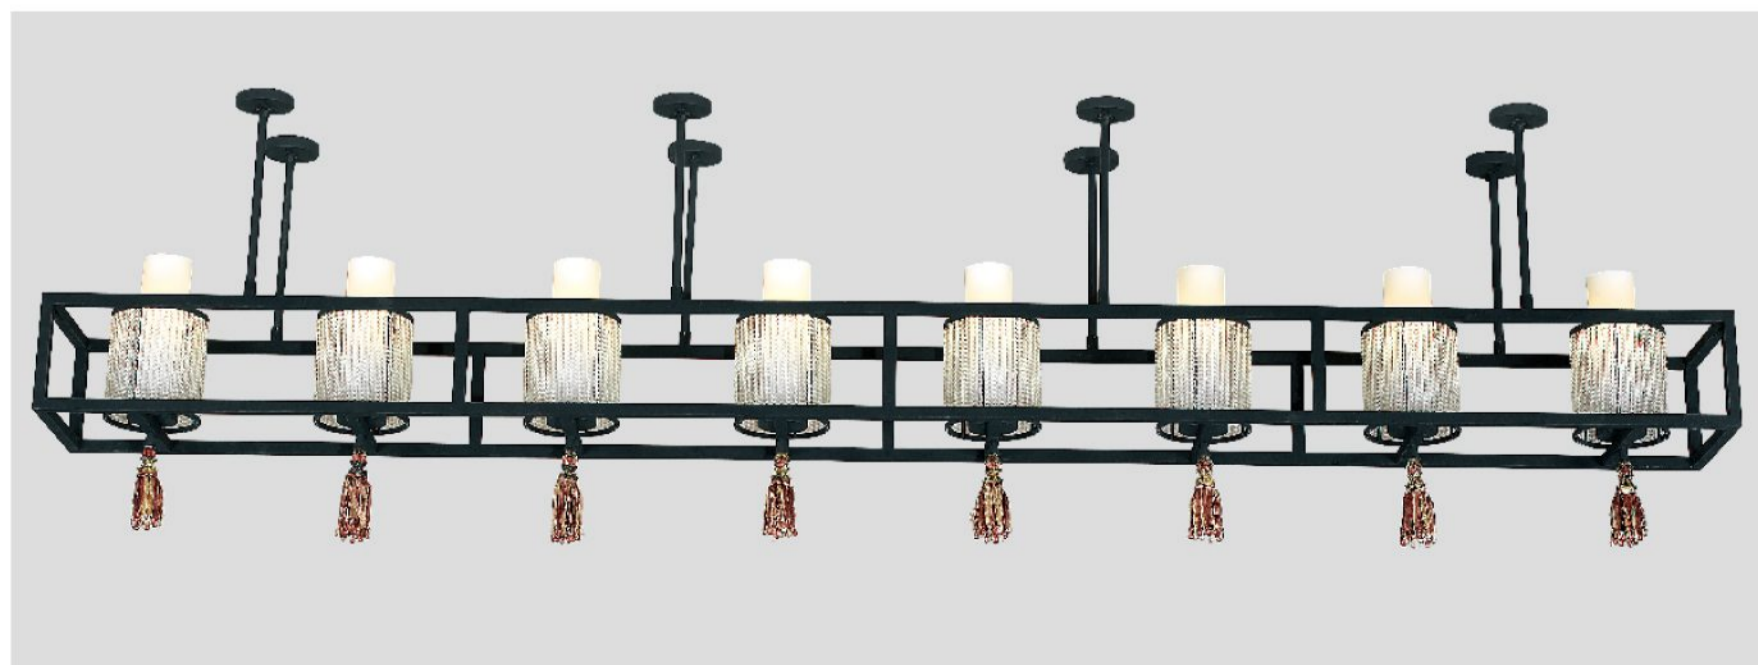

▲ YAL-ML-011