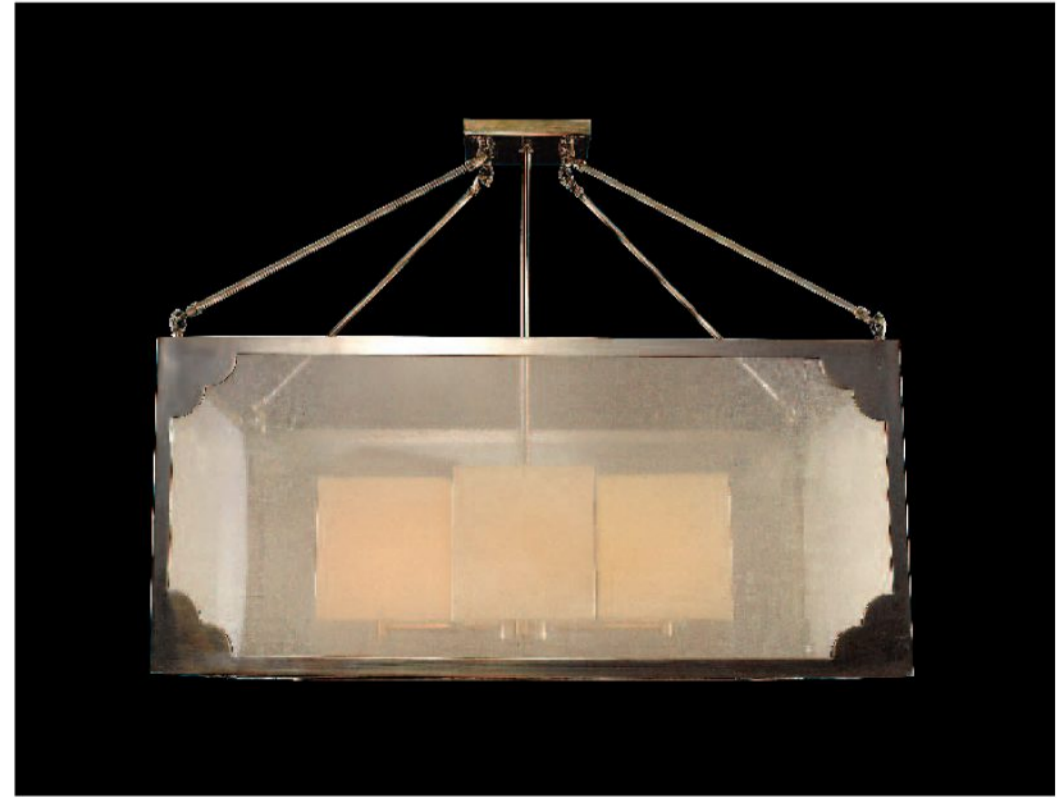

▲ YAL-ML-009