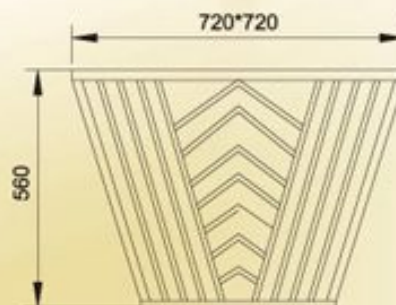

Material and Features

- Material and Features
- Body: Made with High grade aluminum.
- Optical shade: Artificial marble.
- Powder Source: 220V, 50Hz/60Hz.
- Suitable Lamp: Energy saving.
- Lamp holder: E27
- Painting: Powder painting.
- Uses: suitable for gardens, square, hotels, resorts, clubs and bridge.

材质及特点

- 灯体：采用优质铝材质。
- 灯罩：仿云石灯罩
- 电源：220V, 50Hz/60Hz
- 适用光源：节能灯光源
- 灯头：E27
- 颜色：优质专用户外塑，根据需求可做不同的颜色。
- 用途：适合于园林、广场、酒店、度假村、会所及桥梁。