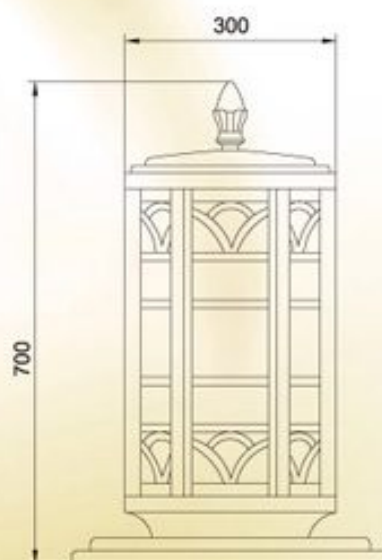

Material and Features

- Body: Made with High grade cast aluminum.
- Optical shade: Artificial marble.
- Powder Source: 220V, 50Hz/60Hz.
- Suitable Lamp: Energy saving.
- Lamp holder: E27
- Painting: Powder painting.
- Uses: suitable for gardens, square, hotels, resorts, clubs and bridge.

材质及特点

- 灯体：采用优质铸造铝材质。
- 灯罩：仿云石灯罩
- 电源：220V，50Hz/60Hz
- 用光源：节能灯光源
- 灯头：E27
- 颜色：优质专用户外塑，根据需求可做不同的颜色。
- 用途：适合于园林、广场、酒店、度假村、会所及桥梁。