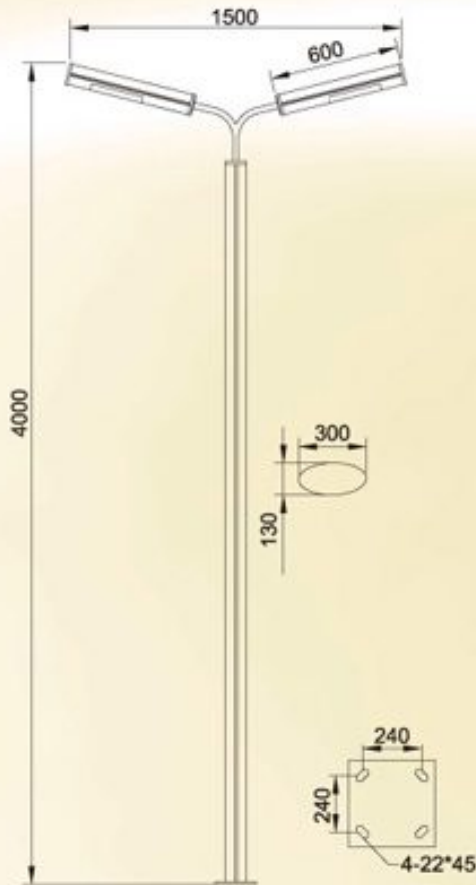

YAMP-G2013069

YONGAN LIGHTING
Gravity Casting Lighting Series

YONGAN LIGHTING

4-28
卓尔不凡

Material and Features

- ◆ Pole: Made with high grade aluminum.
- ◆ Available in varied sizes and specification.
- ◆ Reflector: High purity anodized aluminum.
- ◆ Optical shade: PC
- ◆ Optical group protection grade: IP67
- ◆ Power Source: 220V, 50Hz/60Hz
- ◆ Suitable Lamp: 70w-150w high pressure sodium/metal halide bulb/energy saving
- ◆ Lampholder: E27 / E40 / G12.
- ◆ Painting: Powder painting
- ◆ Uses: Suitable for gardens, hotels, roads, resorts, clubs and commercial premises