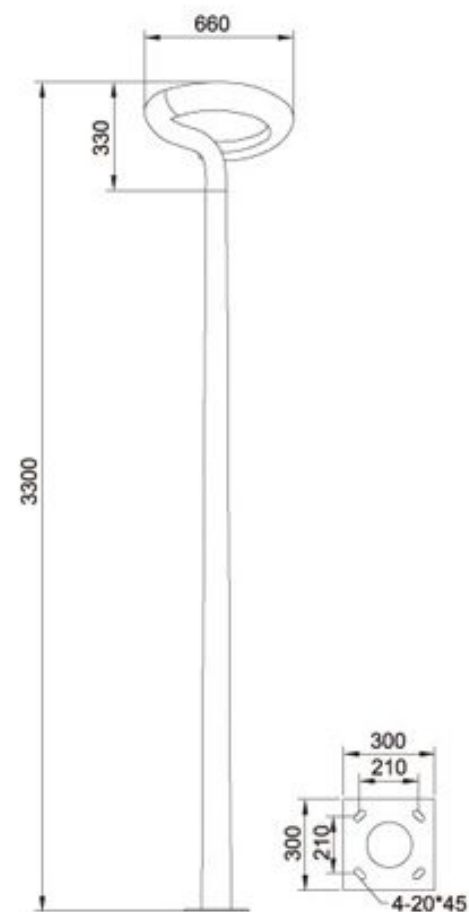

Material and Features

- Pole: Hot dip galvanized conical posttop tube.
- Available in varied sizes and specification.
- Optical shade: PC High purity transparent, high transmission of light.
- Optical group protection grade: IP67
- Power Source: 90-295VAC, 50Hz/60Hz
- Lamp: 40W LED.
- Painting: Powder painting
- Uses: Suitable for gardens, hotels, roads, resorts, clubs and commercial premises

材质及技术参数

- 灯杆: 采用锥形热浸锌管
- 备有各种尺寸和规格
- 灯罩: 高纯度透明PC 材质。
- 防护等级: IP67.
- 电源: 90-295VAC, 50Hz/60Hz
- 光源: 40W LED光源
- 颜色: 优质专用户外塑
- 用途: 适合于园林、酒店、道路, 度假村、会所及商业楼宇

YAMP-G2013071