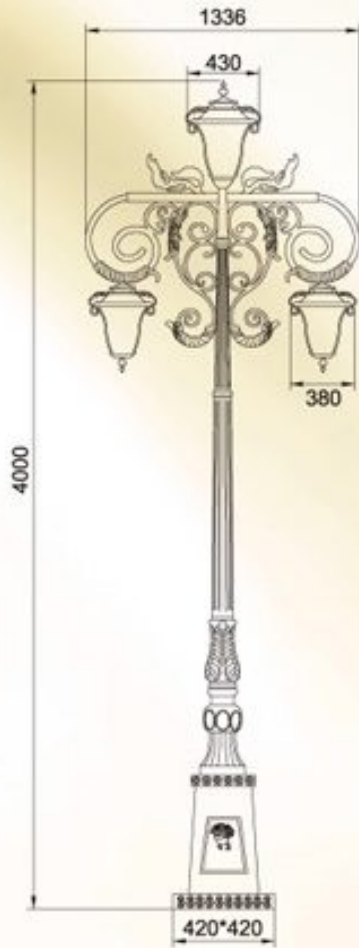

YAMP-G2013070

YAMP-G2013071

Material and Features

- ◆ Pole: Hot dip galvanized conical posttop tube.
- ◆ Available in varied sizes and specification.
- ◆ Optical shade: PC High purity transparent, high transmission of light.
- ◆ Optical group protection grade: IP67
- ◆ Power Source: 90-295VAC, 50Hz/60Hz
- ◆ Lamp: 40W LED.
- ◆ Painting: Powder painting
- ◆ Uses: Suitable for gardens, hotels, roads, resorts, clubs and commercial premises

材质及技术参数

- ◆ 灯杆: 采用锥形热浸锌管
- ◆ 备有各种尺寸和规格
- ◆ 灯罩: 高纯度透明PC 材质。
- ◆ 防护等级: IP67.
- ◆ 电源: 90-295VAC, 50Hz/60Hz
- ◆ 光源: 40W LED光源
- ◆ 颜色: 优质专用户外塑
- ◆ 用途: 适合于园林、酒店、道路, 度假村、会所及商业楼宇

YAMP-G2013071

уригүүлэл

Material and Features