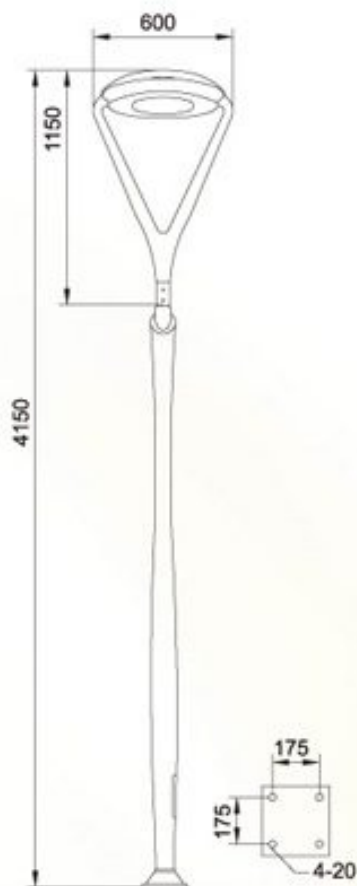

Material and Features

- Pole: Made with high grade aluminum.
- Available in varied sizes and specification.
- Reflector: High purity anodized aluminum.
- Tempered glass: High transmission of light and high intensity.
- Top-lift Cover, easy repair and maintenance.
- Optical group protection grade: IP67
- Power Source: 220V, 50Hz/60Hz
- Suitable Lamp: 70w-250w High pressure sodium/metal halide bulb.
- Lampholder: E27 / E40 / G12.
- Painting: Powder painting
- Uses: Suitable for gardens, hotels, roads, resorts, clubs and commercial premises

材质及技术参数

- 灯杆: 优质铝材
- 备有各种尺寸和规格
- 反光罩: 高纯度铝阳极氧化
- 钢化玻璃: 高强度, 高纯度, 高透明度
- 合页式顶盖便于维修和保养
- 防护等级: IP67.
- 电源: 220V, 50Hz/60Hz
- 适合的灯功率: 70W/150W/250W高压钠灯/金属卤化物到灯泡
- 灯头: E27/E40/G12
- 颜色: 优质专用户外塑
- 用途: 适合于园林、酒店、道路、度假村、会所及商业楼宇

YAMP-G2013060