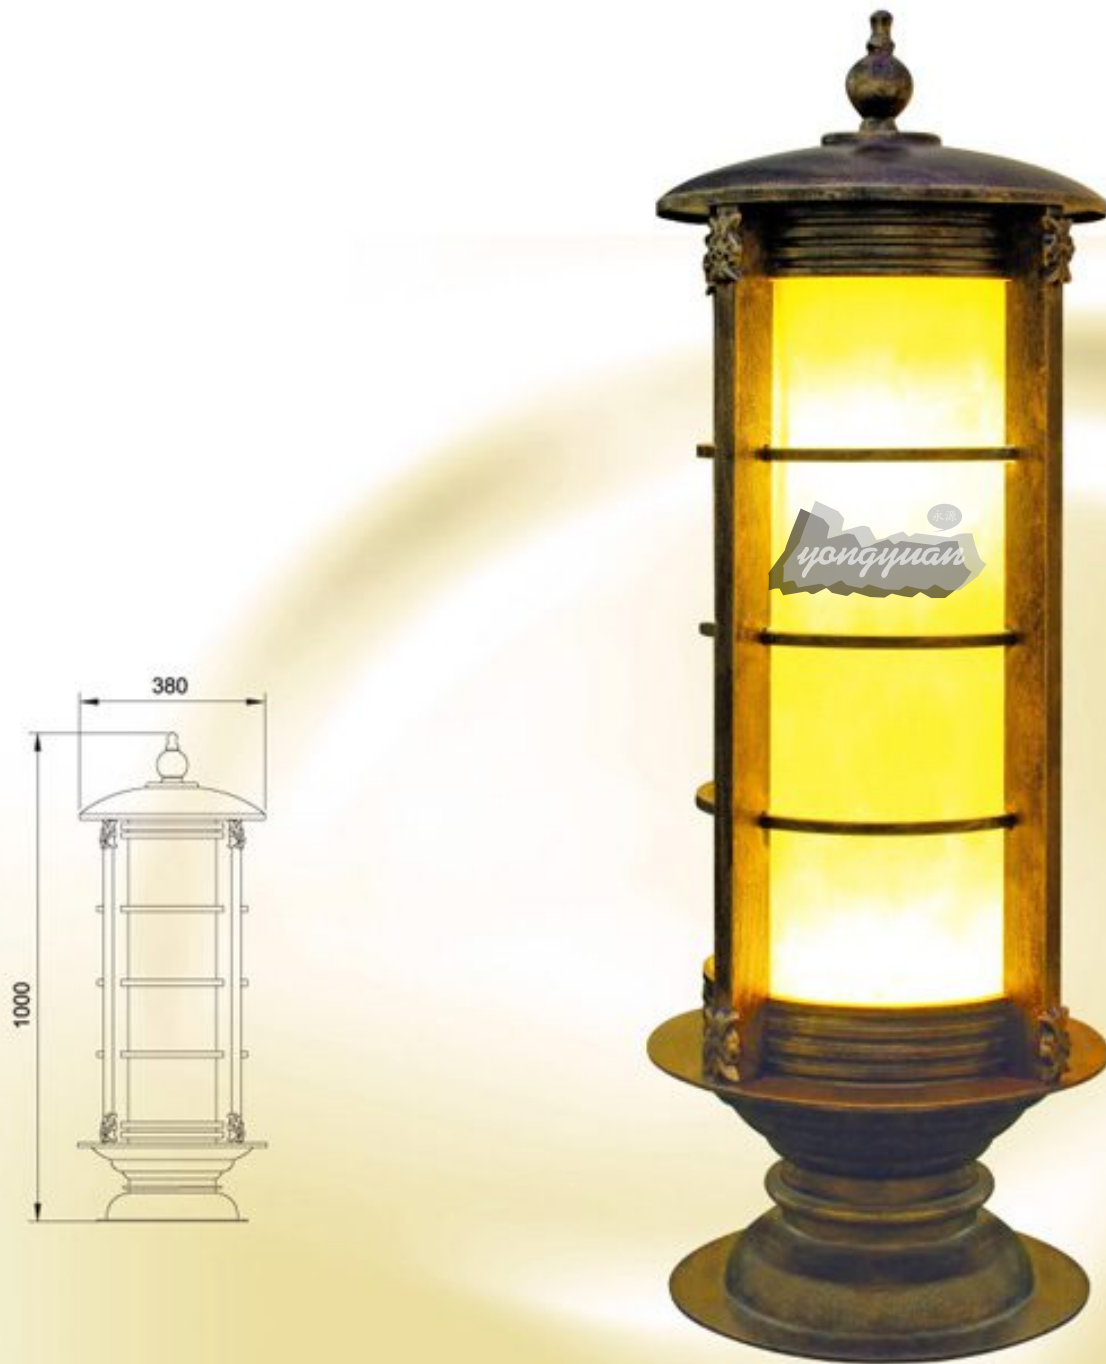

- ◆ Body: Made with High grade cast aluminum.
- ◆ Inside: Hot dip galvanized iron pole.
- ◆ Optical shade: Glass
- ◆ Powder Source: 220V, 50Hz/60Hz.
- ◆ Suitable Lamp: Energy saving / LED Bulb.
- ◆ Lamp holder: E27
- ◆ Painting: Powder painting.
- ◆ Uses: suitable for gardens, square, road, hotels, resorts, clubs and bridge.

材质及特点

- ◆ 灯体：采用优质铸造铝材质。
- ◆ 灯罩：仿云石灯罩
- ◆ 电源：220V，50Hz/60Hz
- ◆ 适用光源：节能灯光源
- ◆ 灯头：E27
- ◆ 颜色：优质专用户外塑，根据需求可做不同的颜色。
- ◆ 用途：适合于园林、广场、酒店、度假村、会所及桥梁。

YAMP-G2013075

Material and Features

- ◆ Body: Made with High grade cast aluminum.
- ◆ Optical shade: Artificial marble.
- ◆ Powder Source: 220V, 50Hz/60Hz.
- ◆ Suitable Lamp: Energy saving.
- ◆ Lamp holder: E27
- ◆ Painting: Powder painting.
- ◆ Uses: suitable for gardens, square, hotels, resorts, clubs and bridge.

材质及特点

- ◆ 灯体：采用优质铸造铝材质。
- ◆ 灯罩：仿云石灯罩
- ◆ 电源：220V，50Hz/60Hz
- ◆ 用光源：节能灯光源
- ◆ 灯头：E27
- ◆ 颜色：优质专用户外塑，根据需求可做不同的颜色。
- ◆ 用途：适合于园林、广场、酒店、度假村、会所及桥梁。

YAMP-G2013076

Material and Features

- ◆ Body: Made with High grade cast aluminum.
- ◆ Optical shade: Artificial marble.
- ◆ Powder Source: 220V, 50Hz/60Hz.
- ◆ Suitable Lamp: Energy saving.
- ◆ Lamp holder: E27
- ◆ Painting: Powder painting.
- ◆ Uses: suitable for gardens, square, hotels, resorts, clubs and bridge.