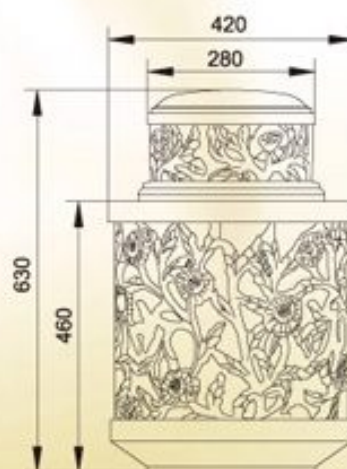

Material and Features

- Body: Made with High grade cast aluminum.
- Optical shade: Artificial marble.
- Powder Source: 220V, 50Hz/60Hz.
- Suitable Lamp: Energy saving.
- Lamp holder: E27
- Painting: Powder painting.
- Uses: suitable for gardens, square, hotels, resorts, clubs and bridge.

材质及特点

- 灯体：采用优质铸造铝材质。
- 灯罩：仿云石灯罩
- 电源：220V，50Hz/60Hz
- 适用光源：节能灯光源
- 灯头：E27
- 颜色：优质专用户外塑，根据需求可做不同的颜色。
- 用途：适合于园林、广场、酒店、度假村、会所及桥梁。