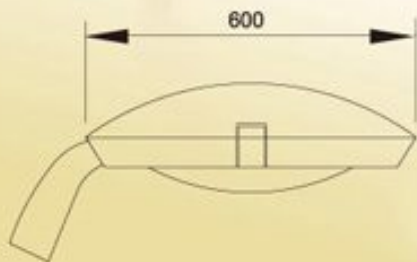

YAMP-G2013064

Material and Features

- Body: Casting aluminum body
- Reflector: High Purity Anodized Aluminum
- Tempered glass: High transmission of light and High intensity
- Top-lift Cover, easy Repair and Maintenance.

Technical Parameters

- Optical Group Protection grade: IP67
- Shock Protecting measures falls into I-II category
- Power Source: 220V, 50Hz/60Hz
- Suitable Lamp: 70w-250w High Pressure Sodium/Metal Halide Bulb.
- Lampholder: E27/E40/G12.
- Painting: Powder painting

材料和功能

- 灯体：高强度铝铸造
- 反光罩：高纯度铝阳极氧化
- 钢化玻璃：高强度高纯度高透明
- 合页式盖便于维修和保养

技术参数

- 防护等级：IP67.
- 电器等级：I类型，II类型根据需要
- 电源：220V, 50Hz/60Hz
- 适合的灯功率：70W/150W/250W高压钠灯/金属卤化物到灯泡
- 灯头：E27/E40/G12
- 颜色：优质专用户外塑