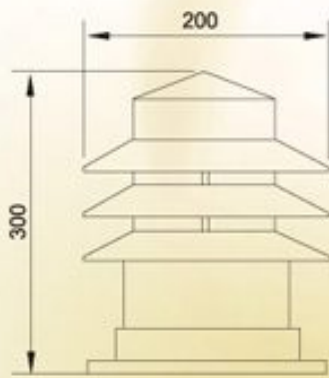

YAMP-G2013079

Material and Features

- Body: Made with High grade cast aluminum.
- Optical shade: PMMA
- Powder Source: 220V, 50Hz/60Hz.
- Suitable Lamp: Energy saving.
- Lamp holder: E27
- Painting: Powder painting.
- Uses: suitable for gardens, square, hotels, resorts and clubs.

材质及特点

- 灯体：采用优质铸造铝材质。
- 灯罩：PMMA
- 电源：220V，50Hz/60Hz
- 适用光源：节能灯光源
- 灯头：E27
- 颜色：优质专用户外塑，根据需求可做不同的颜色。
- 用途：适合于园林、广场、酒店、度假村、会所。