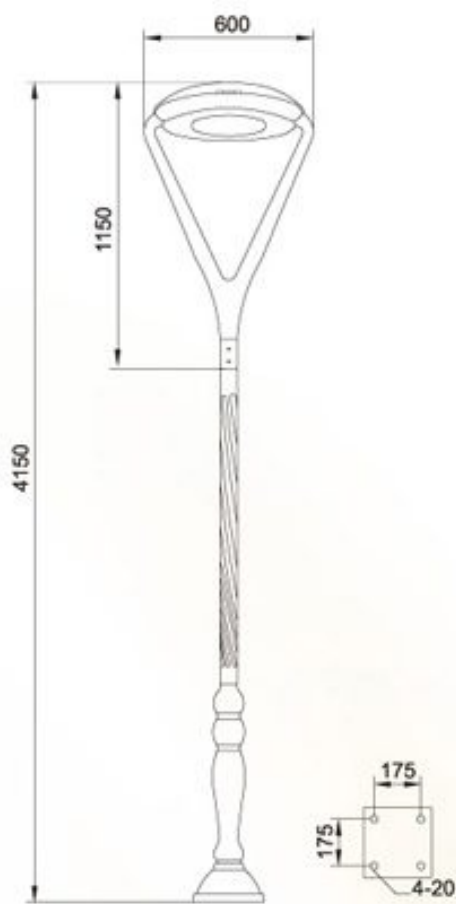

Material and Features

- Pole: Hot dip galvanized conical posttop tube.
- Available in varied sizes and specification.
- Reflector: High purity anodized aluminum.
- Tempered glass: High transmission of light and high intensity.
- Top-lift Cover, easy repair and maintenance.
- Optical group protection grade: IP67
- Powder Source: 220V, 50Hz/60Hz.
- Suitable Lamp: 70W-250W High Pressure Sodium/Metal Halide Bulb.
- Lamp holder: E27/E40/G12.
- Painting: Powder painting.
- Uses: Suitable for gardens, hotels, roads, resorts, clubs and commercial premises

材质及技术参数

- 灯杆: 采用锥形热浸锌管
- 备有各种尺寸和规格
- 反光罩: 高纯度铝阳极氧化
- 钢化玻璃: 高强度, 高纯度, 高透明度
- 顶盖合页安装, 便于维修和保养
- 防护等级: IP67.
- 电源: 220V, 50Hz/60Hz
- 适用光源: 70W-250W高压钠灯/金属卤化物光源
- 灯头: E27/E40/G12
- 颜色: 优质专用户外塑
- 用途: 适合于园林、酒店、道路, 度假村、会所及商业楼宇

YAMP-G2013058