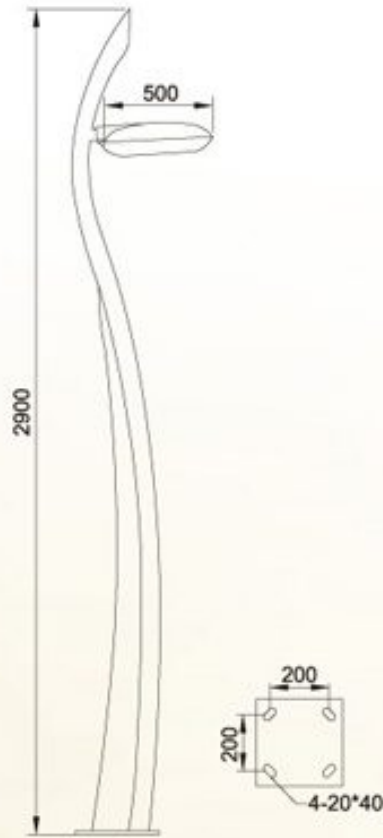

Material and Features

- Pole: Hot dip galvanized iron pole.
- Available in varied sizes and specification.
- Tempered glass: High transmission of light and high intensity.
- Top-lift Cover, easy repair and maintenance.
- Optical group protection grade: IP67
- Power Source: 90-295VAC, 50Hz/60Hz
- Lamp: 20-30W LED.
- Painting: Powder painting
- Uses: Suitable for gardens, hotels, roads, resorts, clubs and commercial premises

◆ 材质及技术参数

- 灯杆: 采用内外热浸锌管钢管
- 备有各种尺寸和规格
- 钢化玻璃: 高强度, 高纯度, 高透明度
- 合页式顶盖便于维修和保养
- 防护等级: IP67.
- 电源: 90-295VAC, 50Hz/60Hz
- 光源: 20-30W LED光源
- 颜色: 优质专用户外塑
- 用途: 适合于园林、酒店、道路, 度假村、会所及商业楼宇

YAMP-G2013068