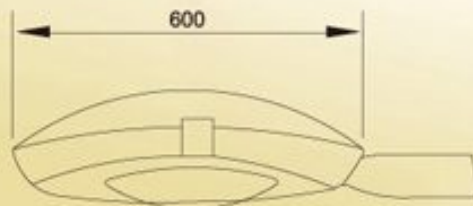

YAMP-G2013062

Material and Features

- Body: Casting aluminum body
- Reflector: High Purity Anodized Aluminum
- Tempered glass: High transmission of light and High intensity
- Top-lift Cover, easy Repair and Maintenance.

Technical Parameters

- Optical Group Protection grade: IP67
- Shock Protecting measures falls into I-II category
- Power Source: 220V, 50Hz/60Hz
- Suitable Lamp: 70w-250w High Pressure Sodium/Metal Halide Bulb.
- Lampholder: E27/E40/G12.
- Painting: Powder painting

材料和功能

- 灯体：高强度铝铸造
- 反光罩：高纯度铝阳极氧化
- 钢化玻璃：高强度高纯度高透明
- 合页式盖便于维修和保养

技术参数

- 防护等级：IP67.
- 电器等级：I类型，II类型根据需要
- 电源：220V, 50Hz/60Hz
- 适合的灯功率：70W/150W/250W高压钠灯/金属卤化物到灯泡
- 灯头：E27/E40/G12
- 颜色：优质专用户外塑