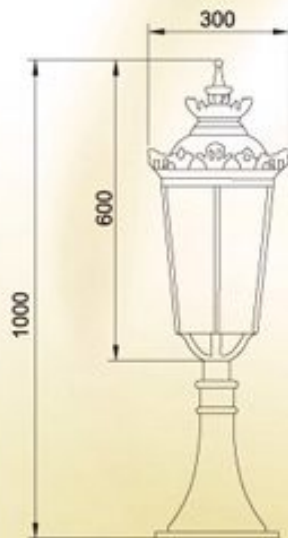

YAMP-G2013078

Material and Features

- Body: Made with High grade cast aluminum.
- Optical shade: PMMA.
- Powder Source: 220V, 50Hz/60Hz.
- Suitable Lamp: Energy saving.
- Lamp holder: E27
- Painting: Powder painting.
- Uses: suitable for gardens, square, hotels, resorts, clubs and bridge.

材质及特点

- 灯体：采用优质铸造铝材质。
- 灯罩：PMMA
- 电源：220V，50Hz/60Hz
- 适用光源：节能灯光源
- 灯头：E27
- 颜色：优质专用户外塑，根据需求可做不同的颜色。
- 用途：适合于园林、广场、酒店、度假村、会所及桥梁。